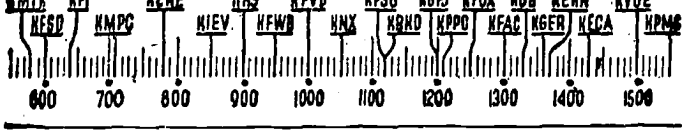

YOUR Radio TODAY

[The information contained in the following schedule is furnished by the stations broadcasting the programs.]

Before 8 a.m.

KMTR—Callf. Theater, 5.
KFI—Off Record, 7: News, 7:15; Nothing Special, 7:30; Radio Review, Bernie Smith, 7:45.
KMPC—“Get Going,” 6:45; Volney James, 7: 1 hr.
KEHE—Musical Clock, 6.
KHJ—Rise & Shine, 6; News, 7:45.
KFWD—Stu. Wilson, 6.
KFVD—Spanish, 6; Jubilee, 7:15.
KNX—Sunrise Salute, 6:15; News, 7:30; Music, 7:45.
KRKD—Doug Douglas, 6; Doug Douglas, 6:45; News, 7:45.
KFOX—El Despertador, 5; News, 7:30; Music, 7:45.
KFAC—Religion, 6; Hymns, 6:45; Pastor Reynolds, 7; News, 7:45.
KGER—Farm, 6:05; Maurice Johnson, 6:30; Audrey Lee, 6:45.
KECA—3 Romeos, 7; Amanda Snow, 7:15; Baritone, 7:30; Child Grows Up, 7:45.
KVOE—Yawn Patrol, 7.